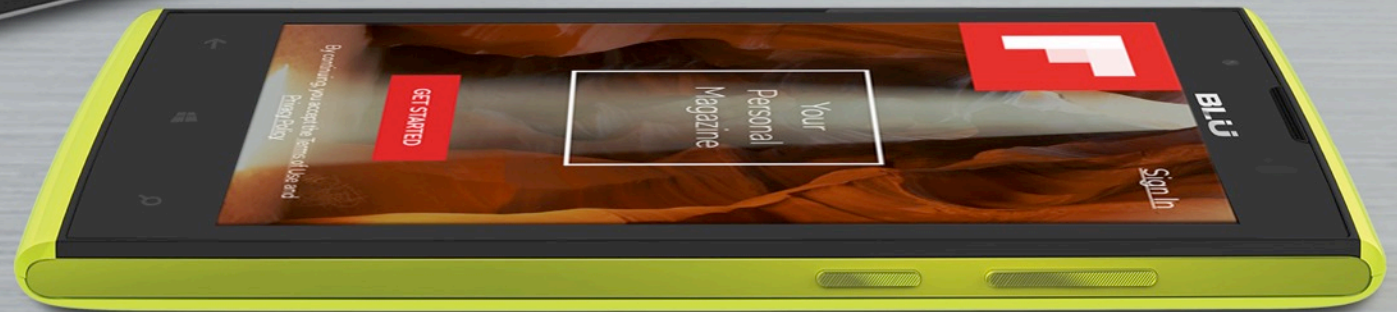

Qualcomm
snapdragon